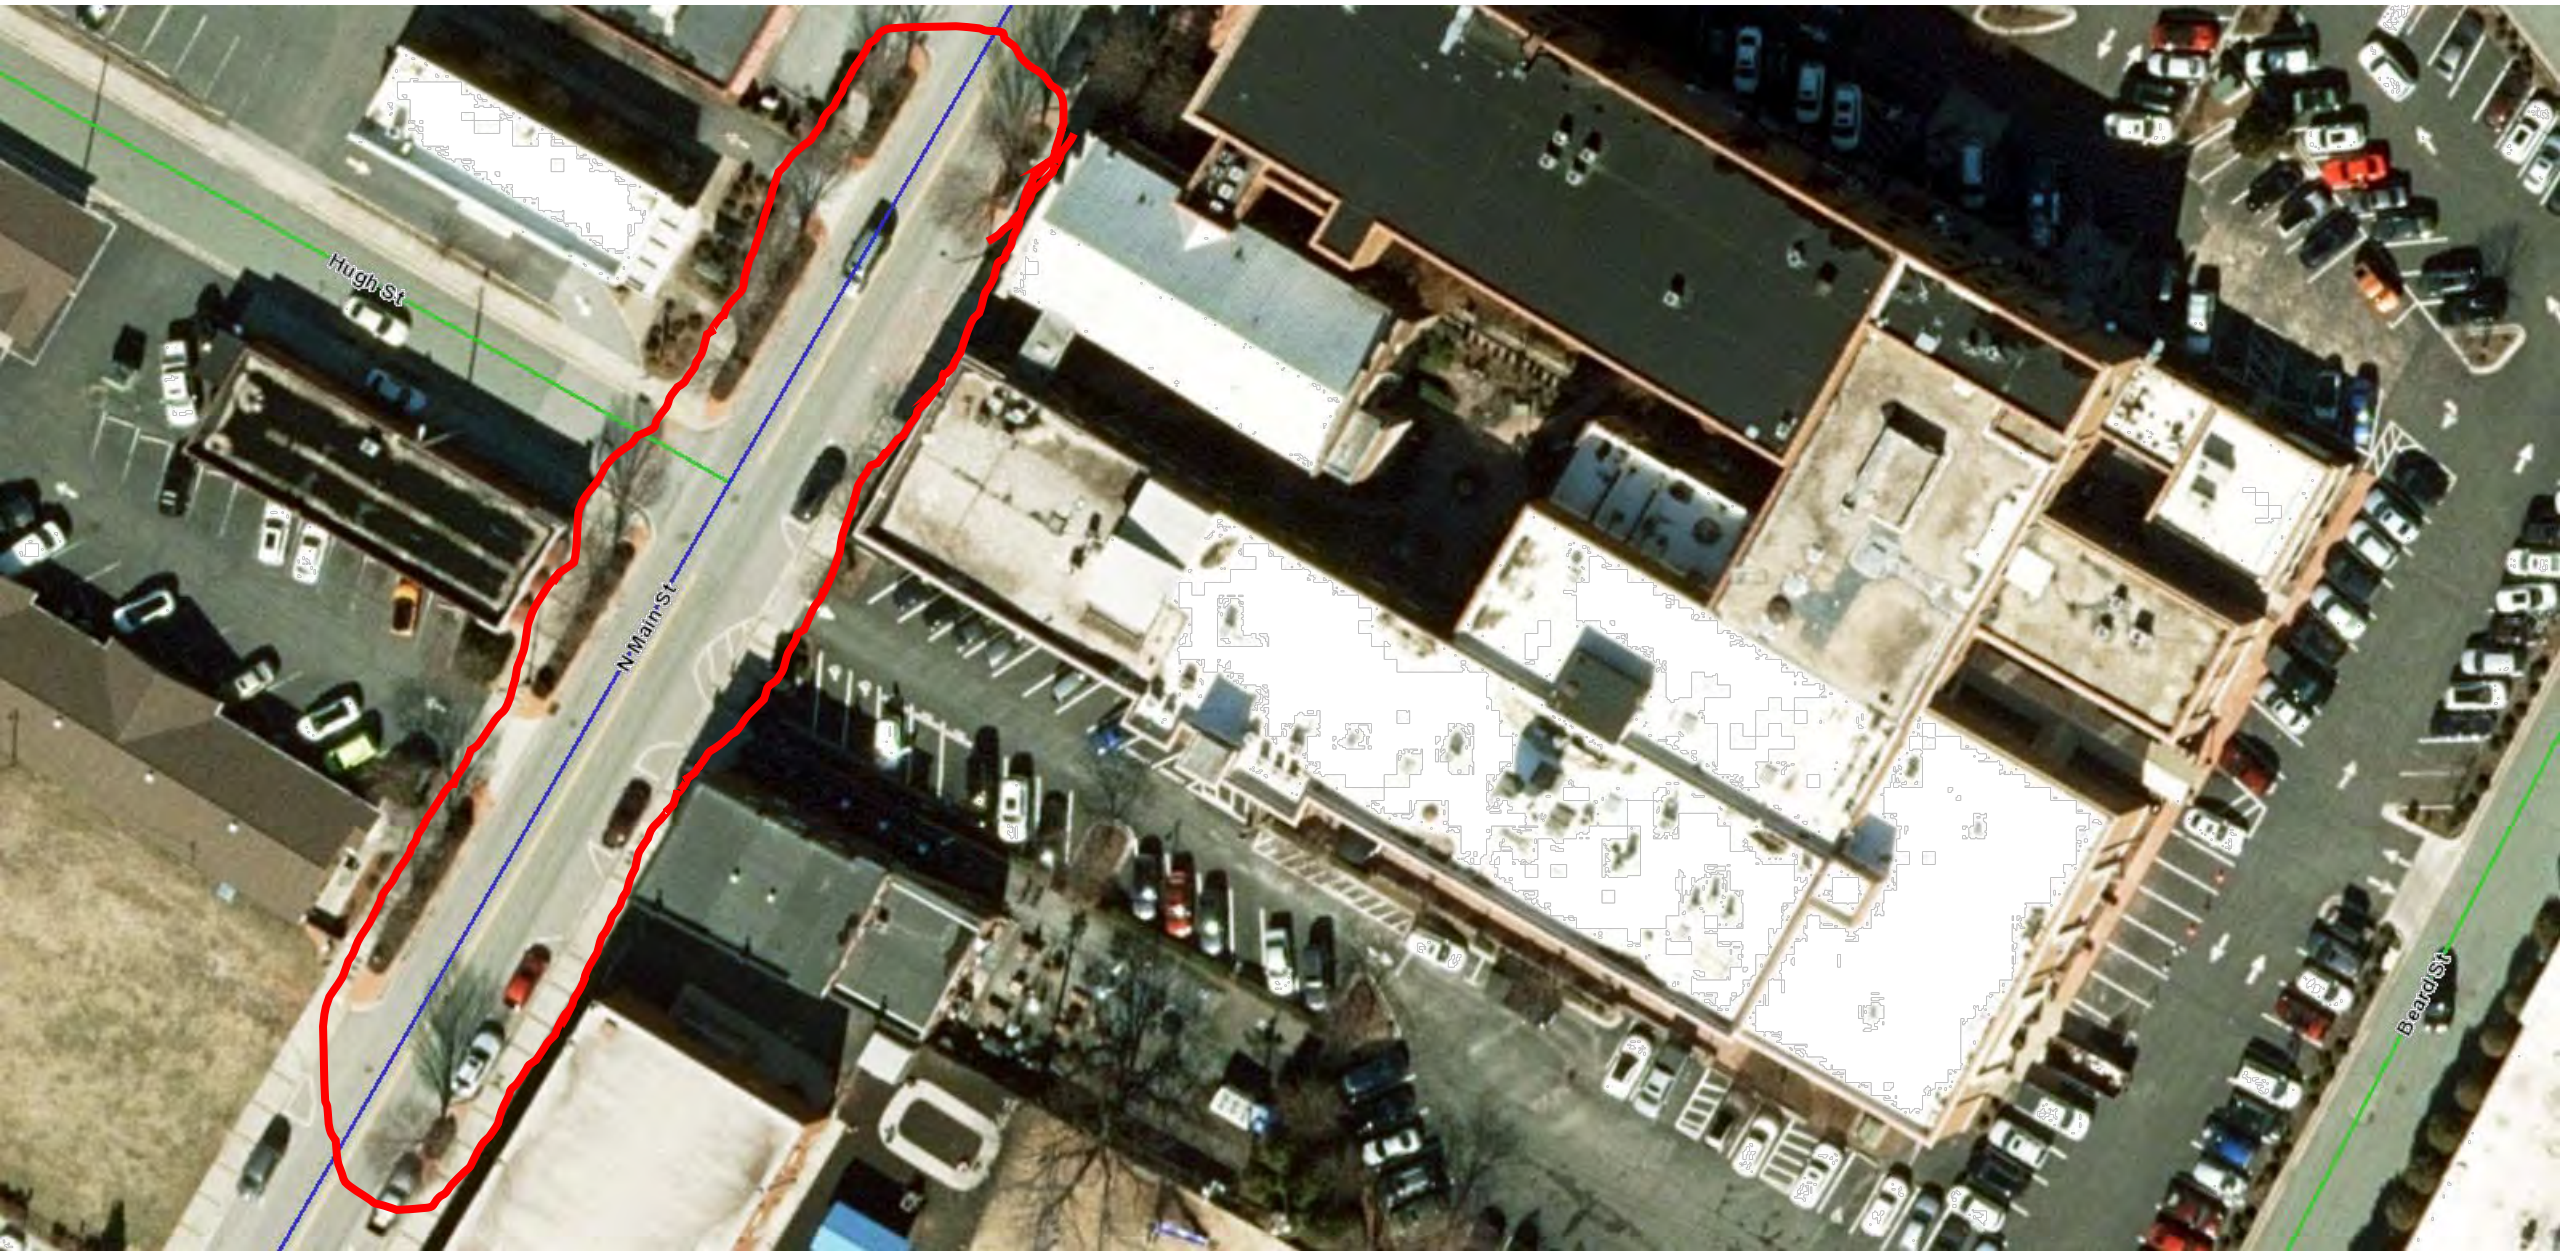

Basement Floor

509 Michael St -Indoor

- Cast Iron
- Peace Lily (Spath)
- Split Leaf Philodendron
- Aglaonema
- Pothos
- Sanseveria
- Bromeliad
- Spider Plant
- Neanthe Palm
- Palm
- Fig Tree
- 

**downtown Main St beds within the Right-of-Way (from E Mountain St to Railroad St)**