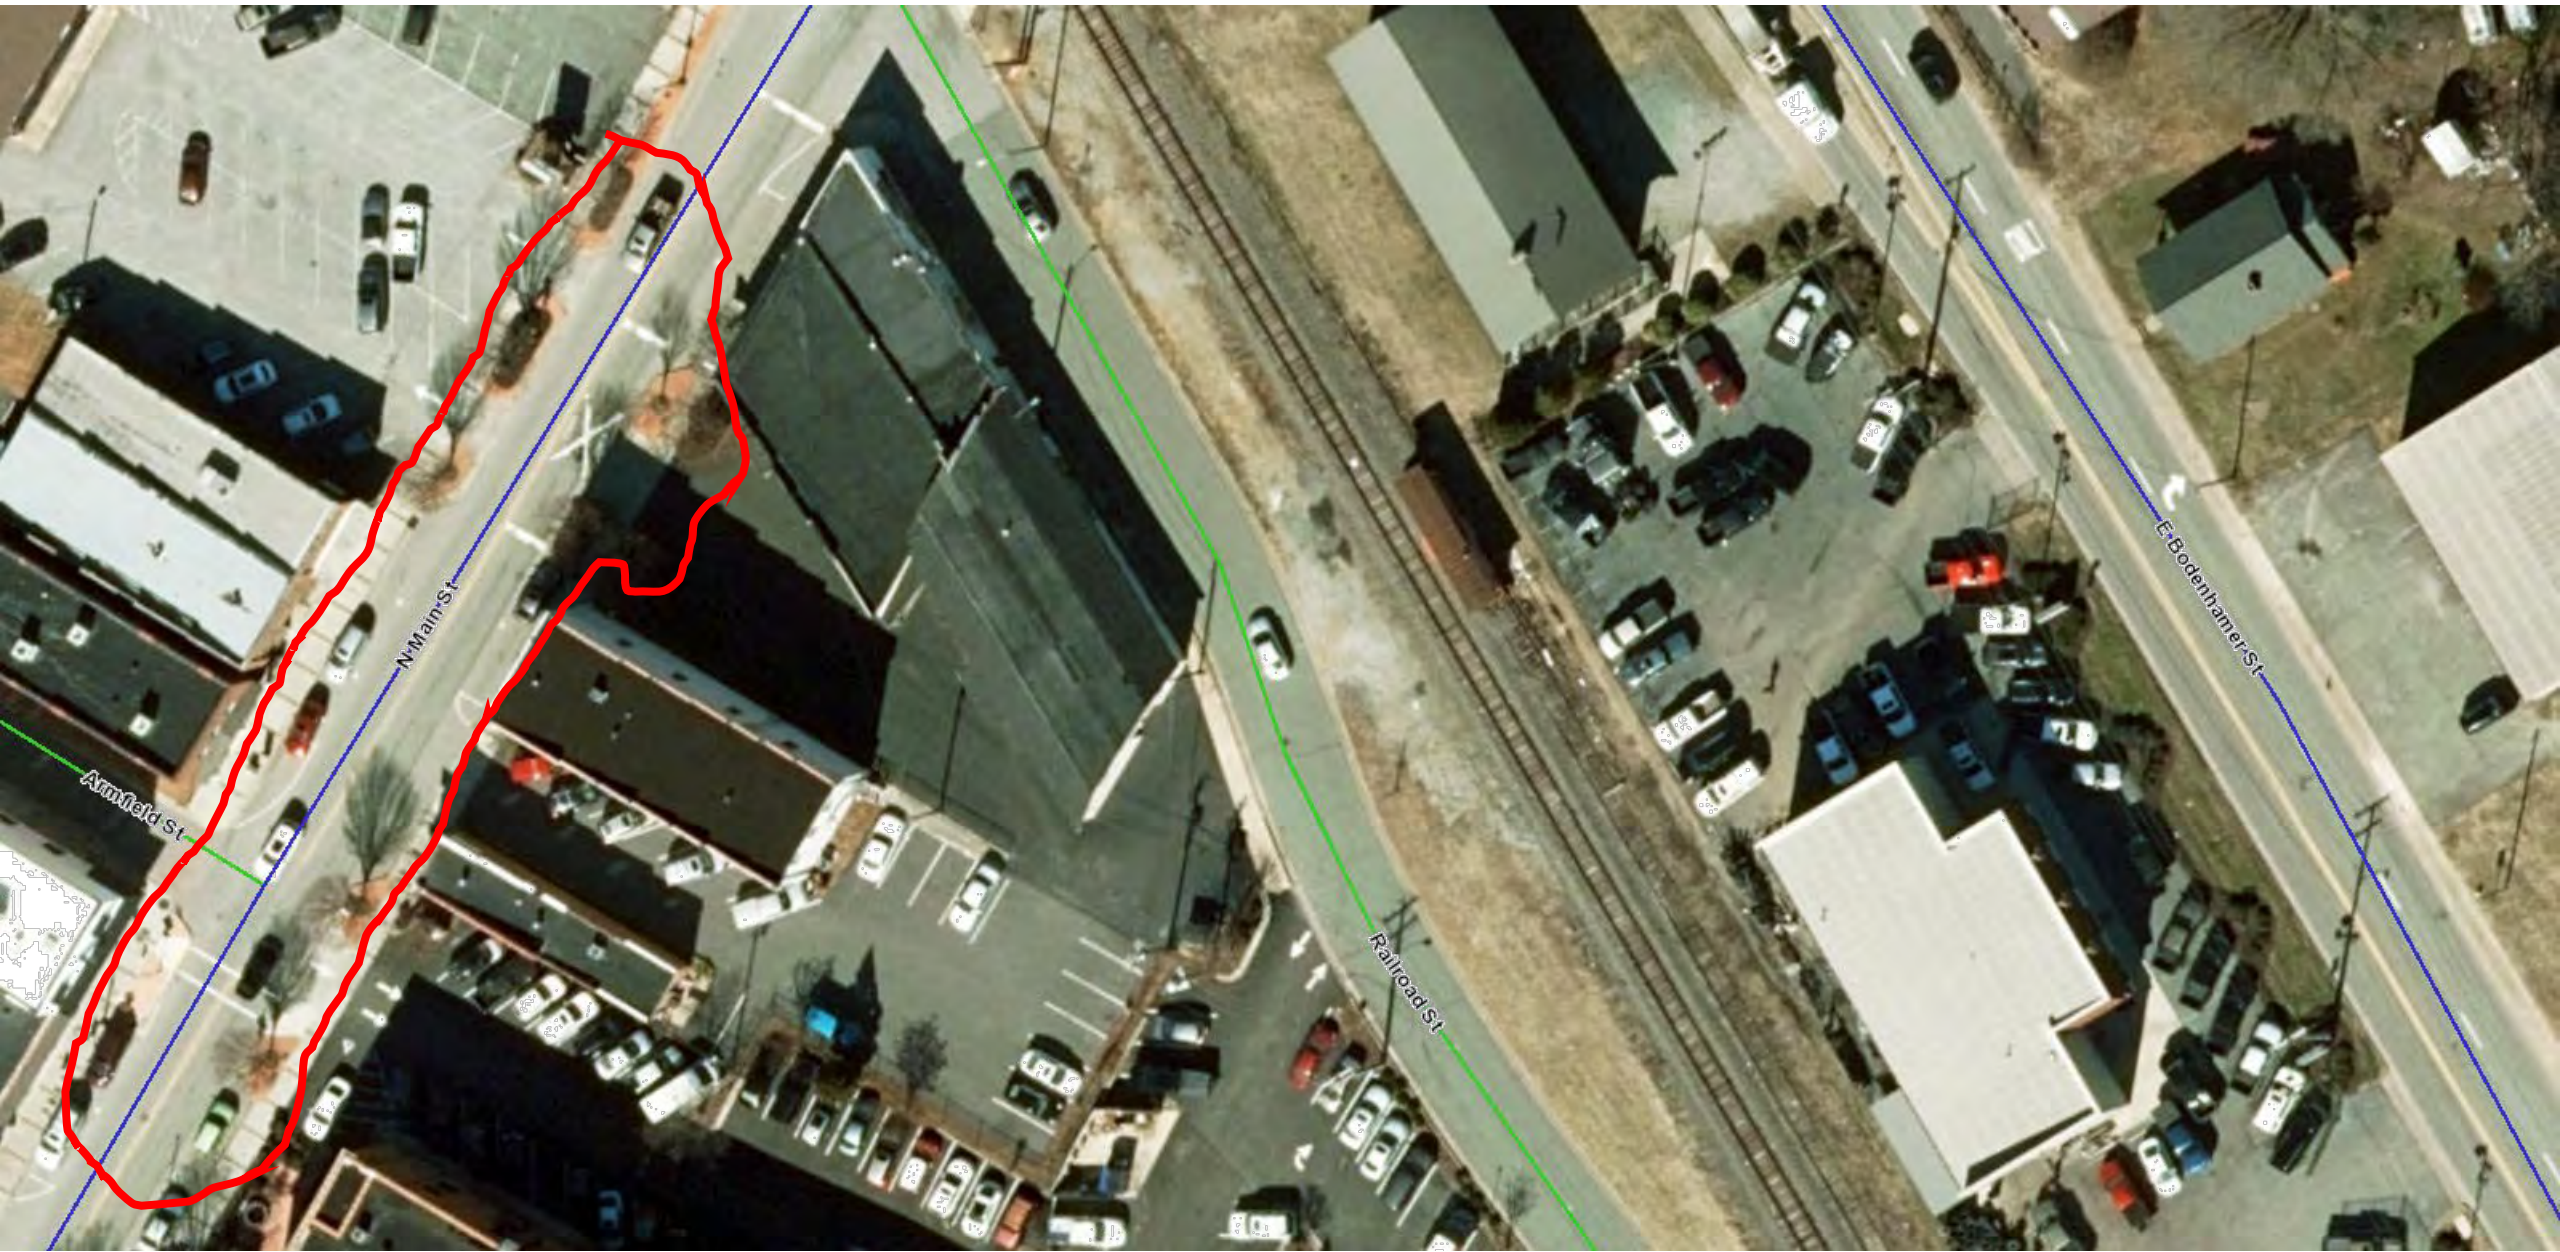

Basement Floor

509 Michael St -Indoor

- Cast Iron
- Peace Lily (Spath)
- Split Leaf Philodendron
- Aglaonema
- Pothos
- Sanseveria
- Bromeliad
- Spider Plant
- Neanthe Palm
- Palm
- Fig Tree
- 

**downtown Main St beds within the Right-of-Way (from E Mountain St to Railroad St)**

Hugh St

N Main St

Beard St

N Main St

Armfield St

Railroad St

E Bodenhamer St