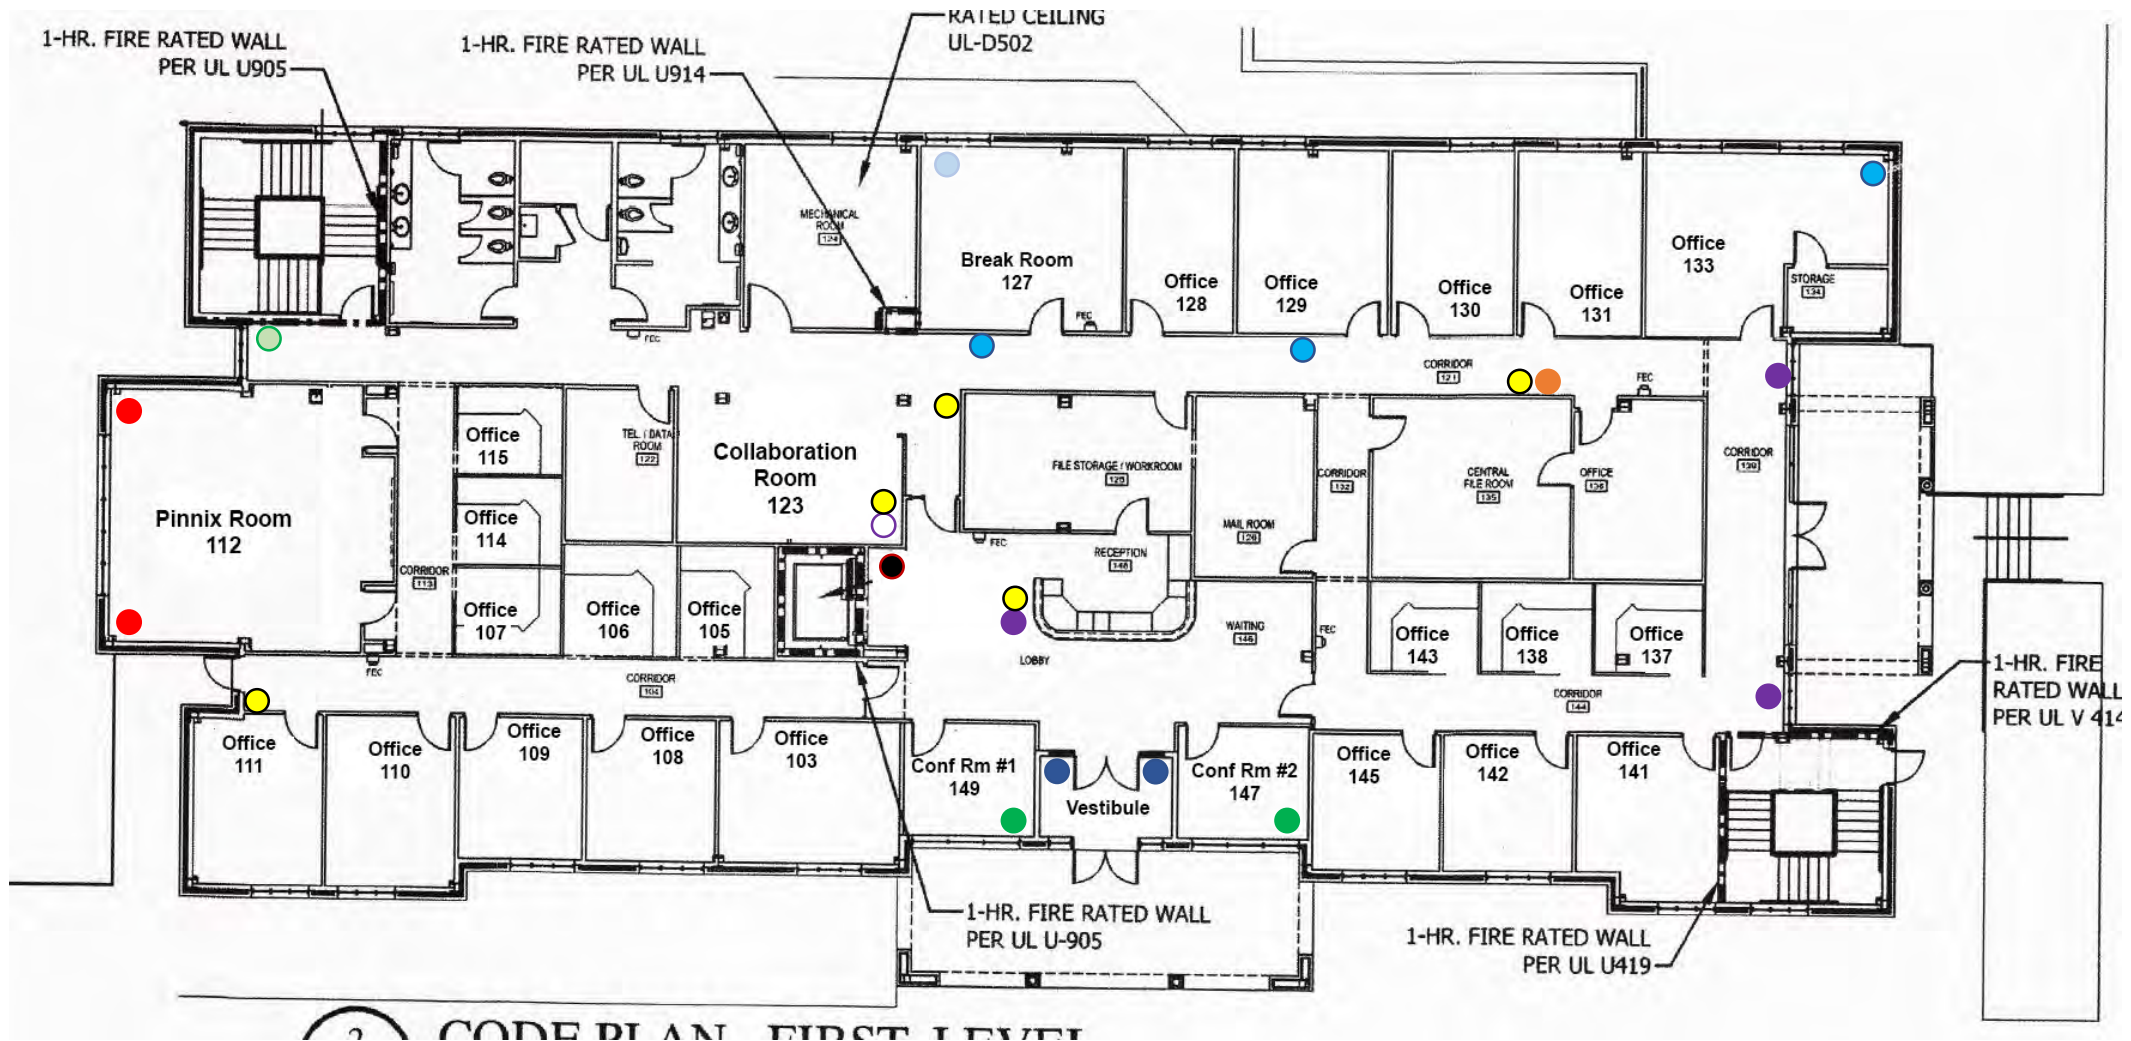

509 Michael St – outdoor landscape

First Floor

509 Michael St -Indoor

- Cast Iron
- Pothos
- Neanthe Palm
- Peace Lily (Spath)
- Sanseveria
- Palm
- Split Leaf Philodendron
- Bromeliad
- Fig Tree
- Aglaonema
- Spider Plant
- 
- Limelight Dracaena

Basement Floor

509 Michael St -Indoor

- Cast Iron
- Peace Lily (Spath)
- Split Leaf Philodendron
- Aglaonema
- Pothos
- Sanseveria
- Bromeliad
- Spider Plant
- Neanthe Palm
- Palm
- Fig Tree
- 

**downtown Main St beds within the Right-of-Way (from E Mountain St to Railroad St)**